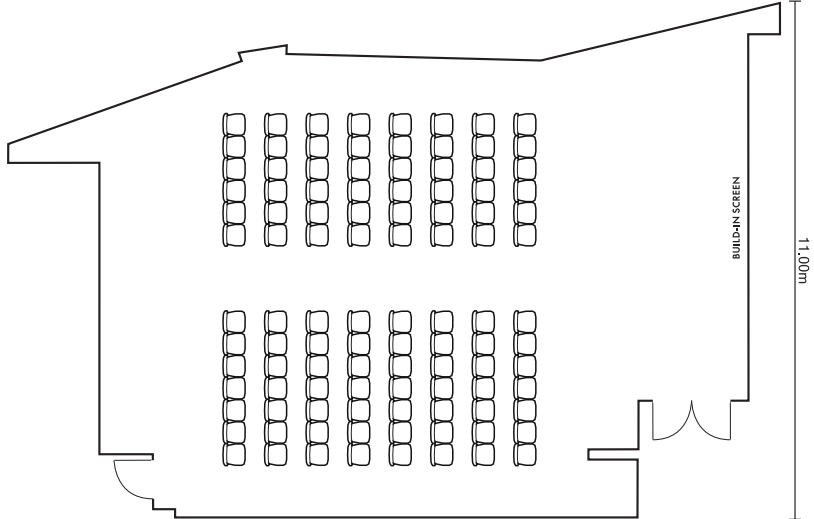

# ACADEMY

FUNCTION SPACE	SPACE (sqm)	BANQUET (pax)	COCKTAIL (pax)	THEATER (pax)	CONFERENCE (pax)
Studio 1	98	36	55	60	42
Studio 2	152	96	120	100	60
Studio 3	45	\	25	20	10
Studio 4	46	\	30	30	12
Studio 5	31	\	25	25	12
Studio 6	66	36	60	60	36
Studio 7	50	24	30	50	30
Pre-function Space	102	\	\	\	\
<b>Total</b>	<b>590</b>	<b>192</b>	<b>345</b>	<b>345</b>	<b>202</b>

# Connecting Studio 1-7

STUDIO 6

STUDIO 2

15.30m

11.00m

11.00m

W MACAU

STUDIO CITY

# 会议室 2

15.30m