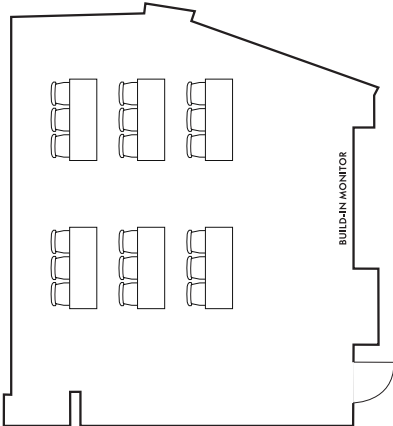

# ACADEMY

FUNCTION SPACE	SPACE (sqm)	BANQUET (pax)	COCKTAIL (pax)	THEATER (pax)	CONFERENCE (pax)
Studio 1	98	36	55	60	42
Studio 2	152	96	120	100	60
Studio 3	45	\	25	20	10
Studio 4	46	\	30	30	12
Studio 5	31	\	25	25	12
Studio 6	66	36	60	60	36
Studio 7	50	24	30	50	30
Pre-function Space	102	\	\	\	\
<b>Total</b>	<b>590</b>	<b>192</b>	<b>345</b>	<b>345</b>	<b>202</b>

# Connecting Studio 1-7

STUDIO 6

STUDIO 2

15.30m

11.00m

11.00m

W MACAU

STUDIO CITY

# 会议室 2

15.30m