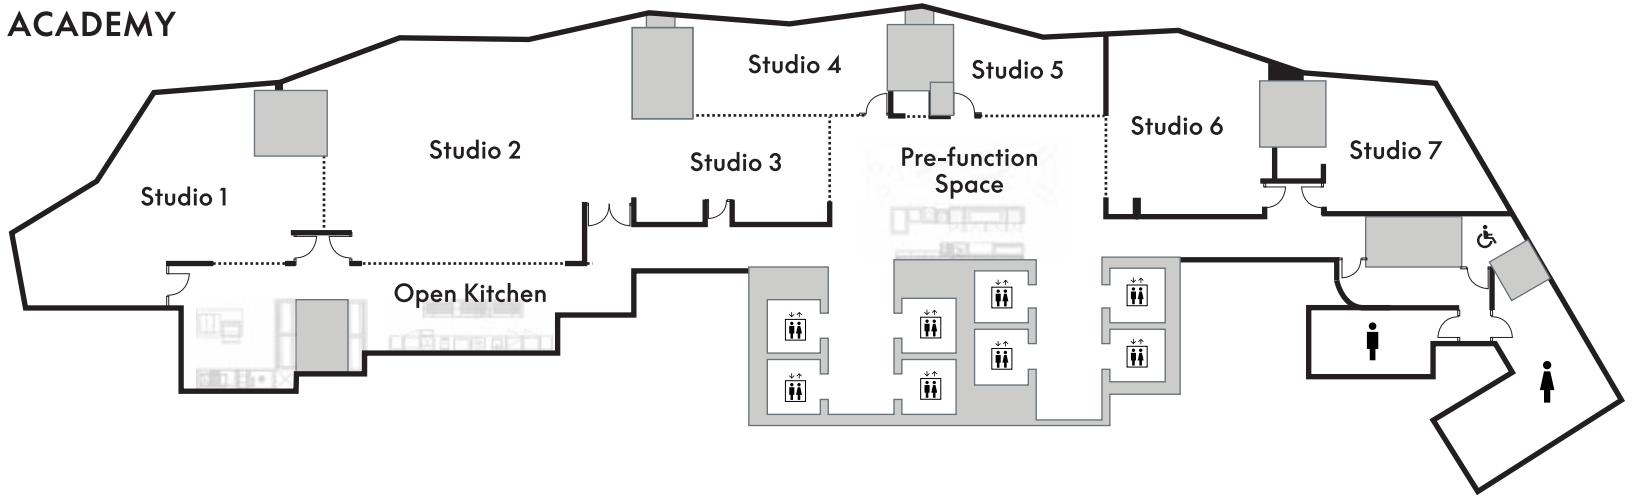

# ACADEMY

FUNCTION SPACE	SPACE (sqm)	BANQUET (pax)	COCKTAIL (pax)	THEATER (pax)	CONFERENCE (pax)
Studio 1	98	36	55	60	42
Studio 2	152	96	120	100	60
Studio 3	45	\	25	20	10
Studio 4	46	\	30	30	12
Studio 5	31	\	25	25	12
Studio 6	66	36	60	60	36
Studio 7	50	24	30	50	30
Pre-function Space	102	\	\	\	\
<b>Total</b>	<b>590</b>	<b>192</b>	<b>345</b>	<b>345</b>	<b>202</b>

# Connecting Studio 1-7

STUDIO 6

STUDIO 2

15.30m

11.00m

11.00m

W MACAU

STUDIO CITY

# 会议室 6

# 会议室 2

15.30m