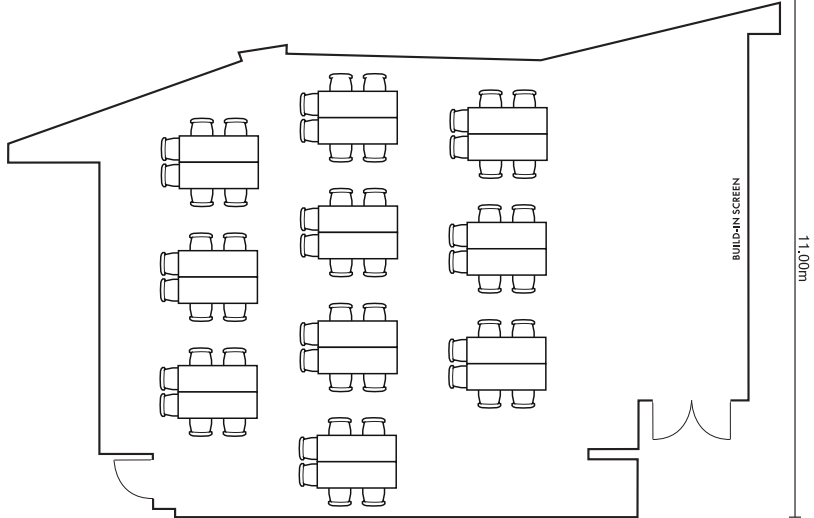

# ACADEMY

FUNCTION SPACE	SPACE (sqm)	BANQUET (pax)	COCKTAIL (pax)	THEATER (pax)	CONFERENCE (pax)
Studio 1	98	36	55	60	42
Studio 2	152	96	120	100	60
Studio 3	45	\	25	20	10
Studio 4	46	\	30	30	12
Studio 5	31	\	25	25	12
Studio 6	66	36	60	60	36
Studio 7	50	24	30	50	30
Pre-function Space	102	\	\	\	\
<b>Total</b>	<b>590</b>	<b>192</b>	<b>345</b>	<b>345</b>	<b>202</b>

# Connecting Studio 1-7

STUDIO 6

STUDIO 2

15.30m

11.00m

11.00m

W MACAU

STUDIO CITY

# 会议室 2

15.30m