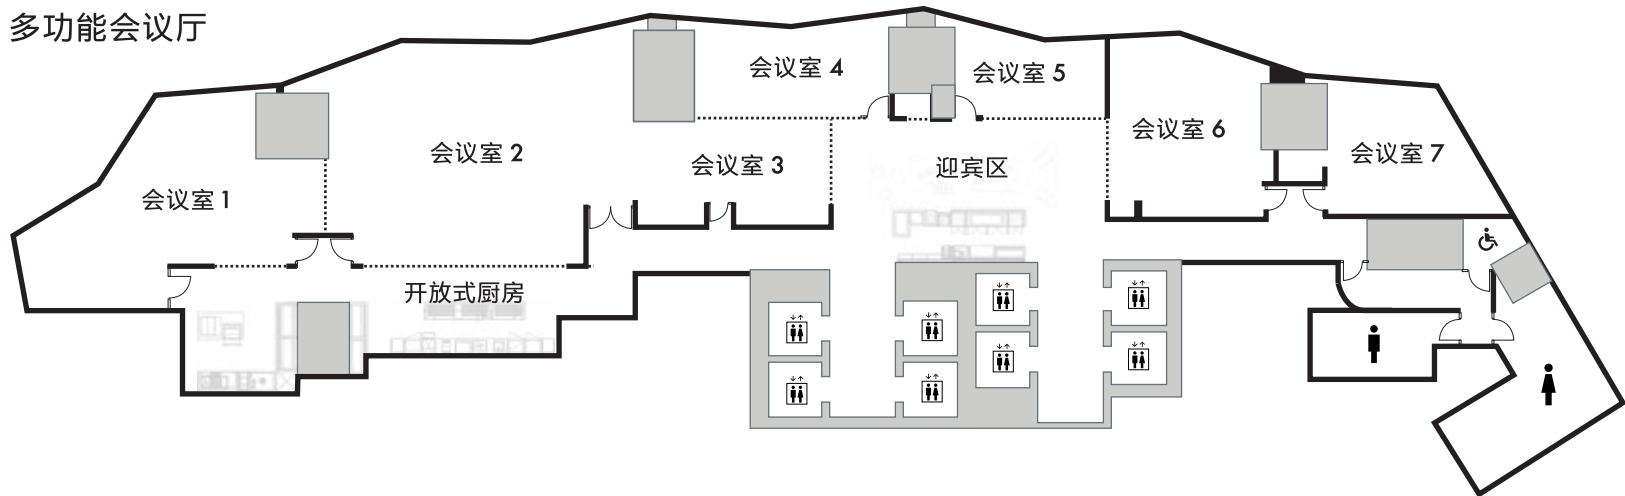

多功能会议厅

功能空间	面积 (平方米)	宴会 (可容纳人数)	接待会 (可容纳人数)	剧院式 (可容纳人数)	会议式 (可容纳人数)
会议室 1	98	36	55	60	42
会议室 2	152	96	120	100	60
会议室 3	45	\	25	20	10
会议室 4	46	\	30	30	12
会议室 5	31	\	25	25	12
会议室 6	66	36	60	60	36
会议室 7	50	24	30	50	30
迎宾区	102	\	\	\	\
总数	590	192	345	345	202