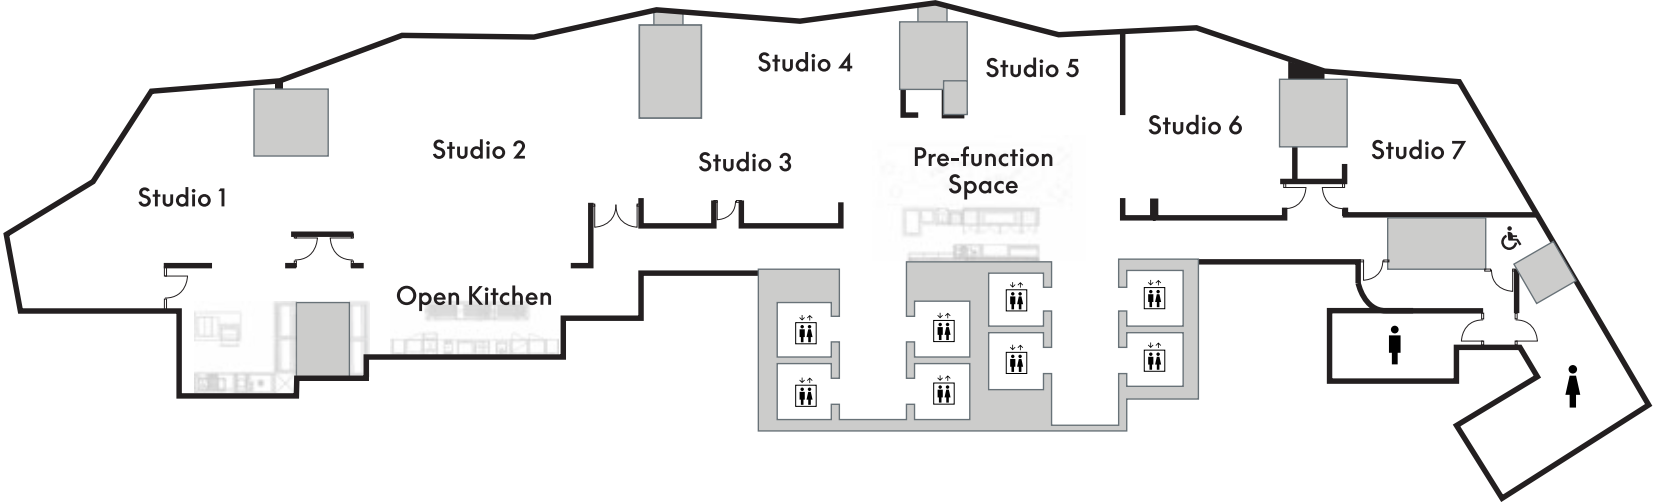

# ACADEMY

FUNCTION SPACE	SPACE (sqm)	BANQUET (pax)	COCKTAIL (pax)	THEATER (pax)	CONFERENCE (pax)
Studio 1	98	36	55	60	42
Studio 2	152	96	120	100	60
Studio 3	45	\	25	20	10
Studio 4	46	\	30	30	12
Studio 5	31	\	25	25	12
Studio 6	66	36	60	60	36
Studio 7	50	24	30	50	30
Pre-function Space	102	\	\	\	\
<b>Total</b>	<b>590</b>	<b>192</b>	<b>345</b>	<b>345</b>	<b>202</b>

# Connecting Studio 1-7

STUDIO 6

STUDIO 2

15.30m

11.00m

11.00m

W MACAU

STUDIO CITY

# 会议室 6

# 会议室 2

15.30m