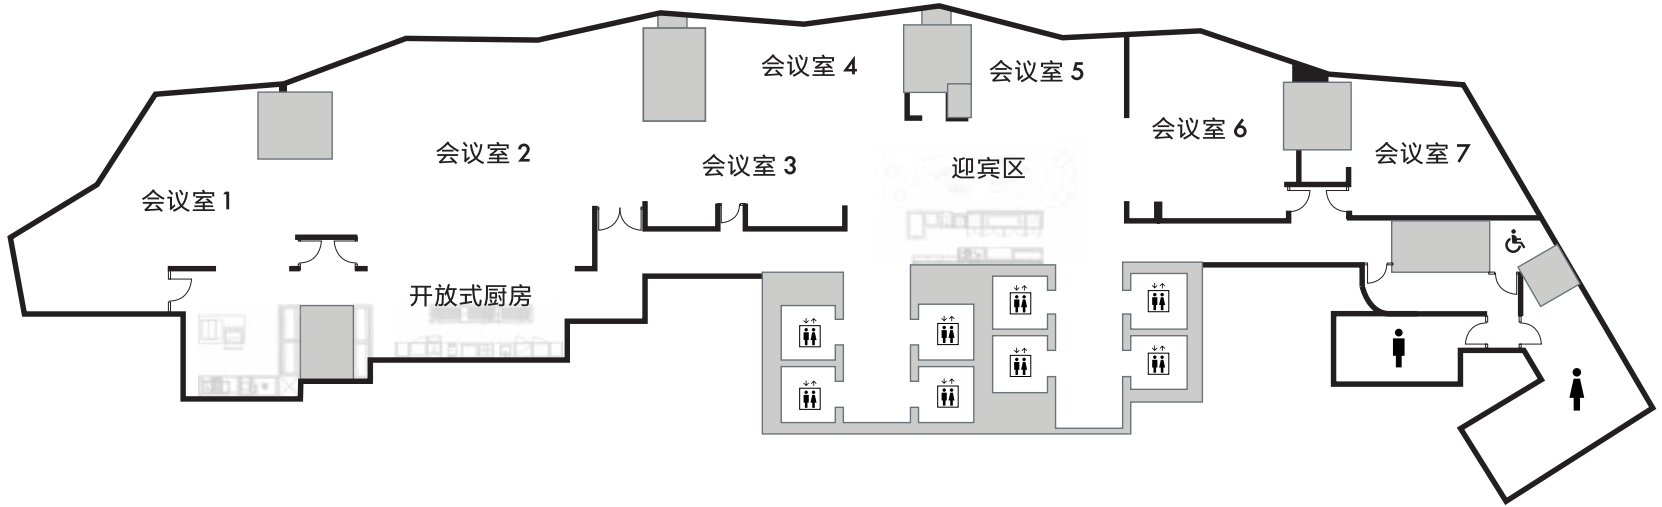

无缝连接会议室 1-7