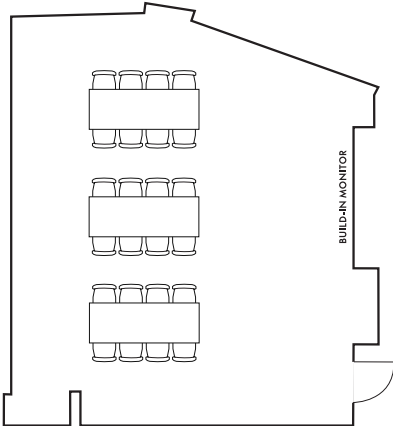

# ACADEMY

FUNCTION SPACE	SPACE (sqm)	BANQUET (pax)	COCKTAIL (pax)	THEATER (pax)	CONFERENCE (pax)
Studio 1	98	36	55	60	42
Studio 2	152	96	120	100	60
Studio 3	45	\	25	20	10
Studio 4	46	\	30	30	12
Studio 5	31	\	25	25	12
Studio 6	66	36	60	60	36
Studio 7	50	24	30	50	30
Pre-function Space	102	\	\	\	\
<b>Total</b>	<b>590</b>	<b>192</b>	<b>345</b>	<b>345</b>	<b>202</b>

# Connecting Studio 1-7

STUDIO 6

STUDIO 2

15.30m

11.00m

11.00m

W MACAU

STUDIO CITY

# 会议室 6

# 会议室 2

15.30m